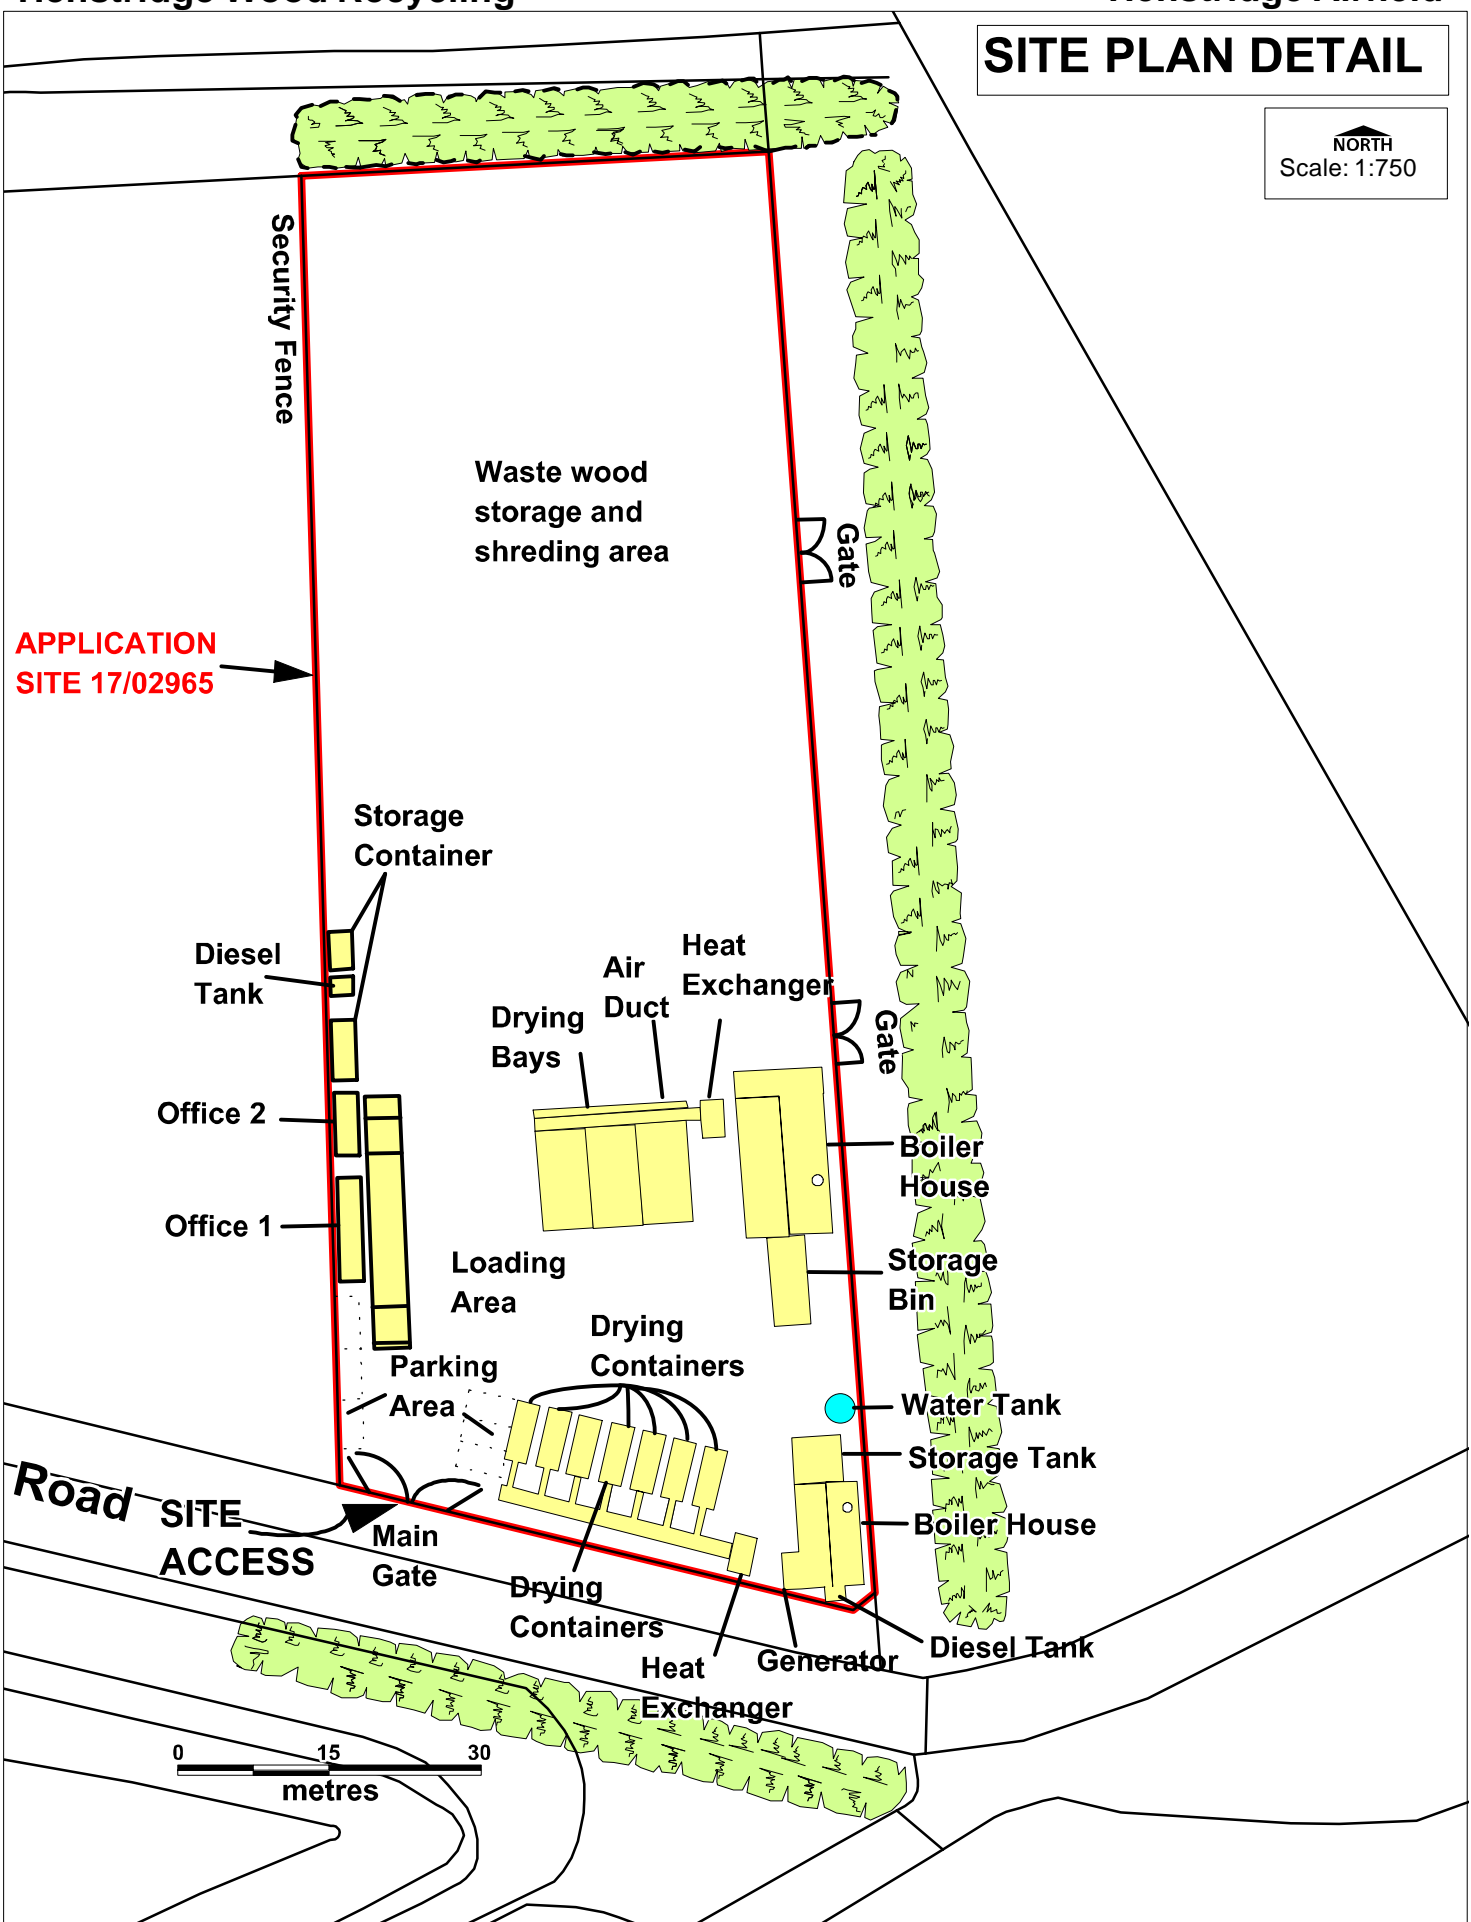

SITE PLAN DETAIL

NORTH
Scale: 1:750

**APPLICATION
SITE 17/02965**

Philip Higginbottom
 Service Manager
 Planning Control, Enforcement & Compliance
 Community & Environmental Services
 Somerset County Council
 County Hall TAUNTON TA1 4DY

© Reproduced from Ordnance Survey Mapping with the permission of the Controller of Her Majesty's Stationery Office Crown Copyright. Unauthorised reproduction infringes Crown Copyright and may lead to prosecution or Civil Proceedings. Licence Number: 100038382 (2011) ©

Henstridge Airfield

Planning Control
 Drawn by: P Silvers

Dated: 19th October 2017